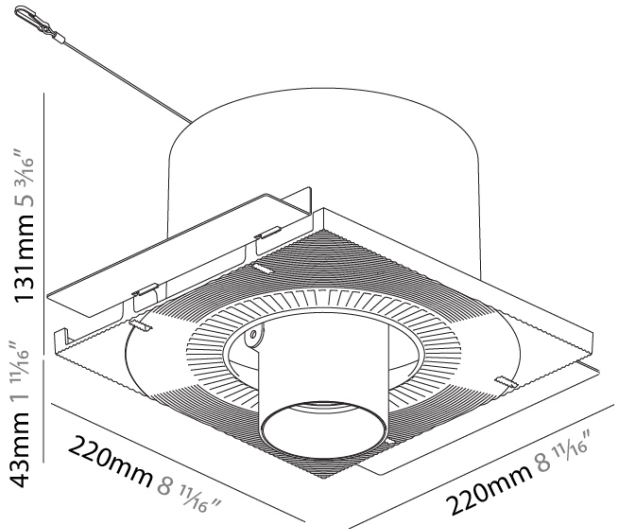

Fixture Material: Aluminum Die Cast
Cut-out Measurements: 225mm / 8 7/8" x 225mm / 8 7/8"
Upon Request: Unique Sizes

ELECTRICAL

Lamp Type: LED (Zhaga Standard)
Input Wattage (W): 19.3 + 2.6
Total Output Wattage (W): 16.5 + 2.2
Dimming: Tri-Mode (Non-Dimming and Phase Dimming (120Vac only) and 0-10V Dimming)
Driver Included: No
Driver Location: Remote
Driver Type: Constant Current & Constant Voltage - Universal
Driver Class: Class 2
Input Voltage (V): 120 - 277
Output Voltage (V): 24
Constant Current (mA): 500

LED

Number of LEDs: 2
Color Temperature (°K): 2700 / 3000 / 3500 / 4000
Max. Delivered Lumen (lm): 1515 / 1575 / 1673 / 1707
Nominal Lumen (lm): 2285 / 2375 / 2524 / 2575
CRI: >90 CRI
Lamp Life (hrs): 50000
Upon Request: Special Color Temperature

OPTICAL

Reflector: 12 / 16 / 32
Optic: Lens Pack - No Lens / Linear Spread Lens / Honeycomb / Spread Lens
Adjustability: Rotational 355°; Tilt 45°
Upon Request: Special Beam Angles

RATINGS AND CERTIFICATIONS

Available for international specifications by adding "INT" at the end of the existing Model #. For assistance on 'custom' specifications, contact zteam@zaneen.com.
In a constant effort to supply the best product, we reserve the right to change specifications or materials without notice. The most recent specification sheets are found at zaneen.com
IP rating: IP20