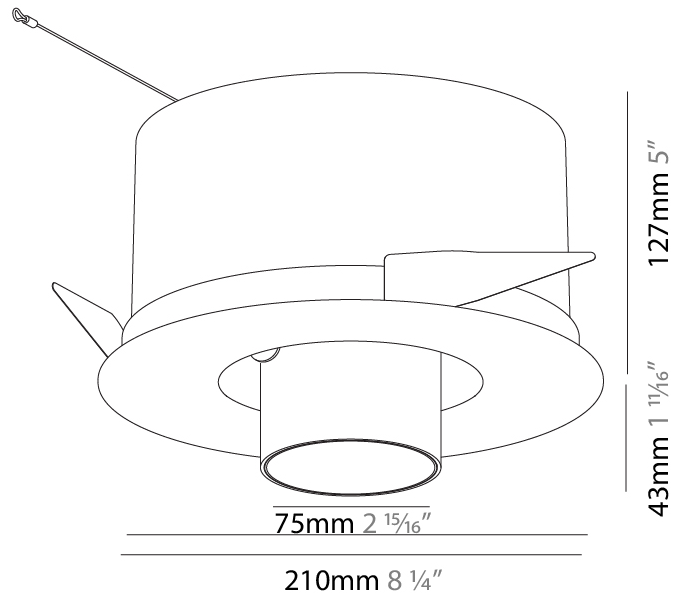

PHYSICAL

Shape: Round
Diameter (mm): 210
Diameter (in): 8 1/4
Height (mm): 170
Height (in): 6 11/16
Ceiling Thickness (mm): 10 / 12.5 / 15
Ceiling Thickness (in): 3/8 or 1/2 or 9/16
Min. Recessing Depth (mm): 140
Min. Recessing Depth (in): 5 1/2
Light Distribution: Adjustable / Indirect
Weight (kg): 1.4
Weight (lbs): 3.09
Fixture Finish: SSR / BKV / CWI / CRY / HAB / UFT / ITA / RUA / FTG / MYG / LOD / PUS / FRO / FUP / KIA / POP / BLS / SPG / MEY / GOH / GUM / CHC / COM / ABZ / JAG / OBR / MOS / ROR
Fixture Material: Aluminum Die Cast
Cut-out Measurements: D. - 190mm / 7 1/2"

ELECTRICAL

Lamp Type: LED (Zhaga Standard)
Input Wattage (W): 14
Total Output Wattage (W): 12
Dimming: Tri-Mode (Non-Dimming and Phase Dimming (120Vac only) and 0-10V Dimming)
Driver Included: No
Driver Location: Recessed Housing
Driver Type: Constant Current - Universal
Housing: See components
Input Voltage (V): 120 - 277
Constant Current (MA): 350

LED

Number of LEDs: 1
Color Temperature (°K): 2700 / 3000 / 3500 / 4000
Max. Delivered Lumen (lm): 1124 / 1210 / 1258 / 1284
Nominal Lumen (lm): 1246 / 1342 / 1396 / 1424
CRI: >90 CRI
Lamp Life (hrs): 50000

OPTICAL

Reflector: 12
Optic: Lens Pack - No Lens / Linear Spread Lens / Honeycomb / Spread Lens
Adjustability: Rotational 355°; Tilt 45°

RATINGS AND CERTIFICATIONS

Certified By: Certified for North American Standards
IP rating: IP20